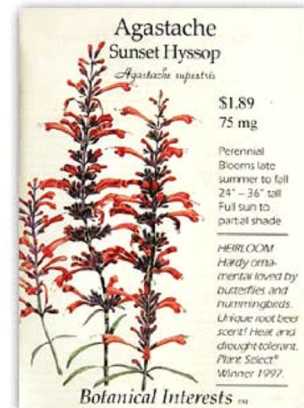

# Botanical Interests, Inc Seeds at Patty's Plants

220 South Janesville Street  
Milton, WI 53563

- Agastache Sunset Hyssop
- Amaranth Burgundy ORG
- Bachelor Button Black Magic
- Bean Pole Scarlet Emperor
- Bells of Ireland
- Black Eyed Susan Vine
- BlkEyeSus Vine Spanish Eyes
- Broom Corn Amish Rainbow ORG
- Butterfly Flower ORG
- Calendula Pacific Beauty
- Cardinal Climber Vine
- Castor Bean Impala
- Chinese Lantern
- Chocolate Flower
- Compass Plant
- Cypress Vine Blend
- Datura Angel's Trumpet
- Echinacea Yellow Coneflower
- Gourd Luffa
- Gourd Ornamental Goblin Eggs
- Grass Cat Grass
- Hollyhock The Watchman
- Hyacinth Bean Vine Ruby Moon
- Impatiens Midnight Blend
- Love in a Mist Nigella Blend
- Love Lies Bleeding
- Marigold French Favourite
- Money Plant Lunaria Honesty
- Moonflower
- Morning Glory Chocolate
- Morning Glory GrandpaOtts
- Morning Glory Heavenly Blue
- Nasturtium Alaska Variegated
- Nasturtium Fiesta Blend ORG
- Nasturtium Mahogany
- Nicotiana Indian Peace Pipe
- Orn EggplantPumpkinOnStickORG
- Orn Pepper on a Stick ORG
- Pansy Bewitched Blend
- Pansy Swiss Giant Blend
- Penstemon Firecracker
- Poppy Bread Seed ORG
- Rudbeckia Cherry Brandy
- Rudbeckia Cutleaf Coneflower
- Sensitive Plant
- Sunflower Elves Blend ORG
- Sunflower Evening Sun ORG
- Sunflower Flash Blend ORG
- Sunflower Mammoth GreyStripe
- Sunflower Mammoth RussianORG